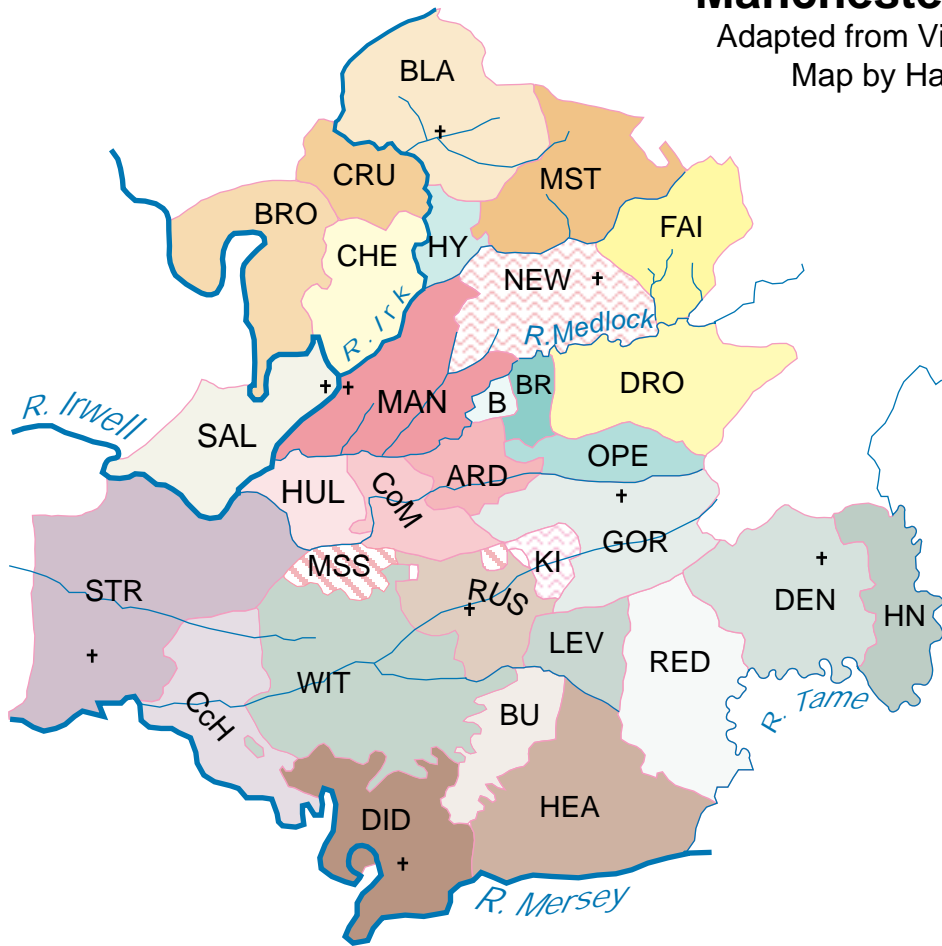

# Manchester Parish (in the mid 1800's)

Adapted from Victoria County History of Lancashire, Vol 4

Map by Harry King, San Diego, Nov 25, 2001

ARD	Ardwick
B	Beswick
BLA	Blackley
BR	Bradford
BRO	Broughton
BU	Burnage
CHE	Cheetham
CcH	Chorlton cum Hardy
CoM	Chorlton on Medlock
CRU	Crumpsall
DEN	Denton
DID	Didsbury
DRO	Droylsden
FAI	Failsworth
GOR	Gorton
HY	Harpurhey
HN	Haughton
HEA	Heaton Norris
HUL	Hulme
KI	Kirkmansholme
LEV	Levensholme
MAN	Manchester
MSS	Moss Side
MST	Moston
NEW	Newton
OPE	Openshaw
RED	Reddish
RUS	Rusholme
SAL	Salford
STR	Stretford
WIT	Withington

Township Key  
is at right